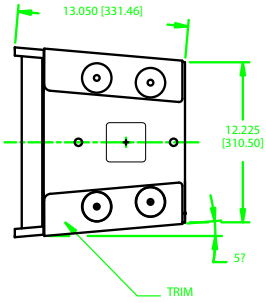

ALA-3 LOUDSPEAKER

OVERHEAD SECTION VIEW

FRONT VIEW

FRONT VIEW
W/GRILL REMOVED

NOTE: DIMENSIONS ARE IN INCHES & [MILLIMETERS]

<small>INFORMATION CONTAINED IN THIS DOCUMENT IS THE SOLE PROPERTY OF APOGEE SOUND INTERNATIONAL, LLC. REPRODUCTION OF ALL OR ANY PART OF THIS DOCUMENT WITHOUT WRITTEN CONSENT FROM APOGEE SOUND INTERNATIONAL, LLC IS PROHIBITED.</small>	NOT TO SCALE			
	SCALE: 1/4	DRAWN: WWE	10/4/00	
	PRODUCT NUMBER: 101-1300	REVISION: A	DRAWING NO. ZALA3	ALA-3 LINE ARRAY LOUDSPEAKER
	SIZE: D			